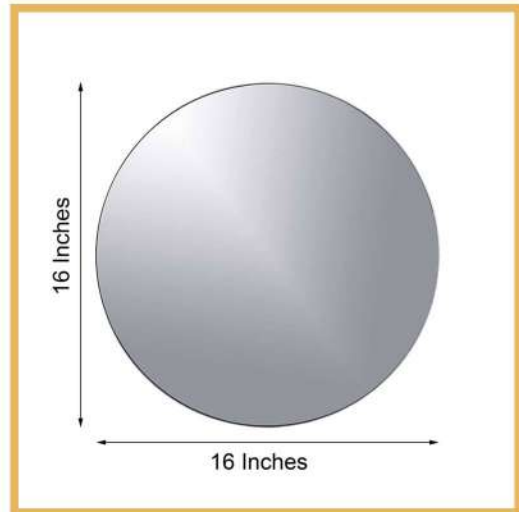

3-5" Bud Vases
22 Available

19" Gold Lantern
15 Available

15" Gold Lantern
15 Available

DECOR

18" Wood Boards
15 Available

Assorted Electric Candles
30 Available

Table Numbers
15 Available

16"x16" Glass Mirror Centerpiece
16 Available