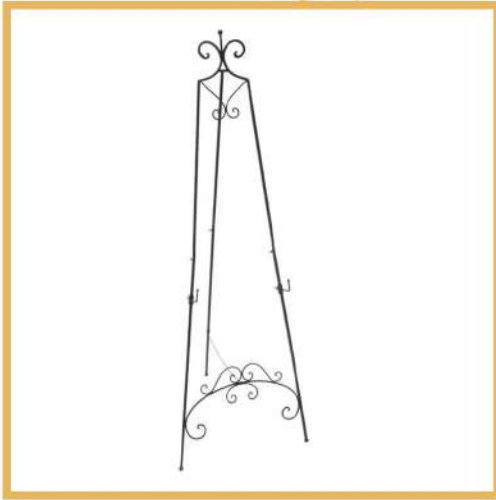

# DECOR

**4' Metal Easel**  
1 Available

**3' A-Frame Chalk Board**  
1 Available

**2' Wall Chalk Board**  
1 Available

Small Table 17"W x 14"D x 29"H  
Medium Table 24"W x 15"D x 24"H  
1 Each Available

**4' x 8" Metal Arch**  
1 Available