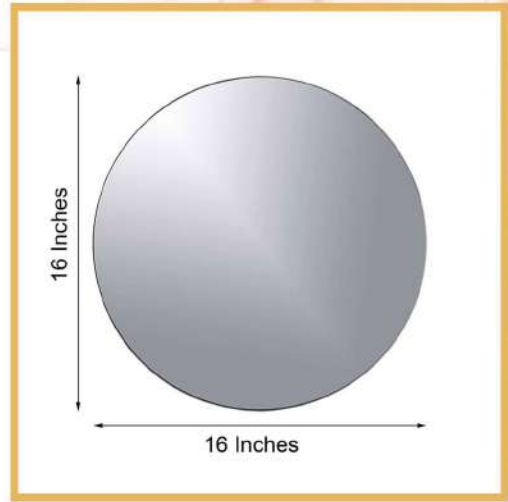

16"x16" Glass Mirror Centerpiece
16 Available